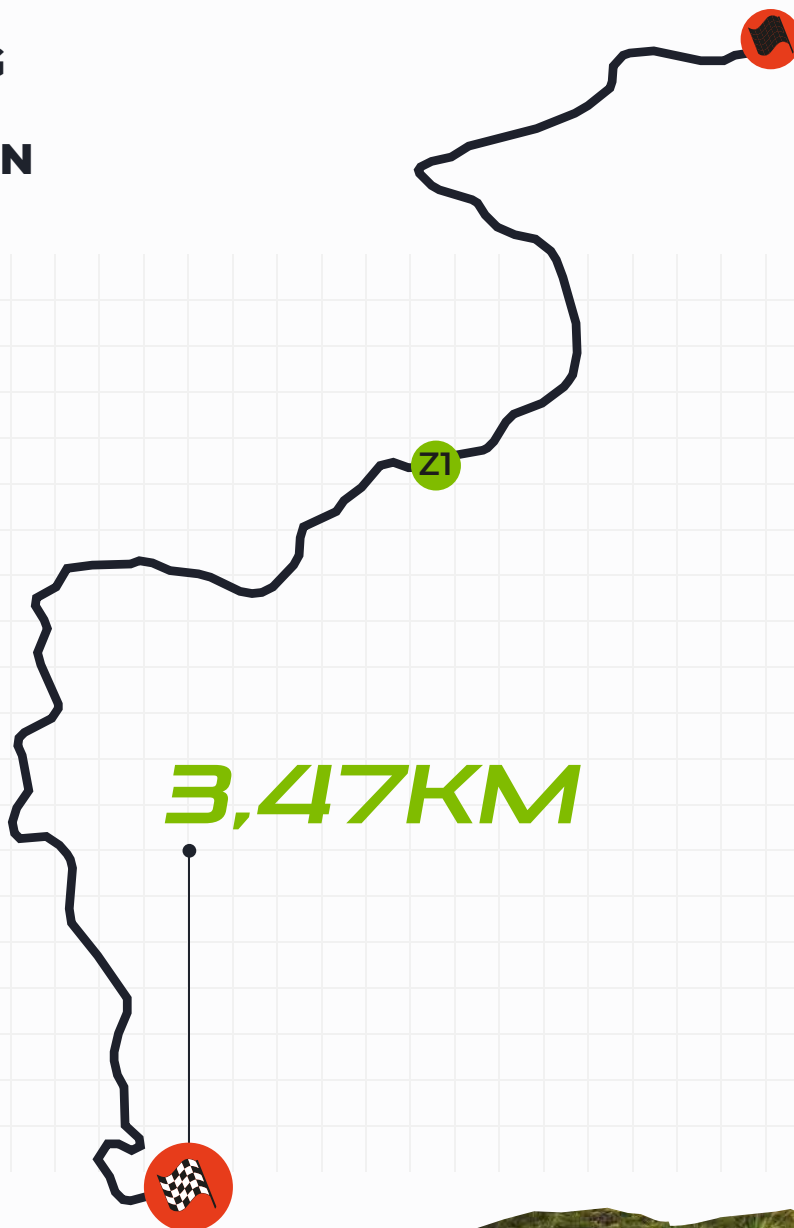

FREE PRACTICE

08:00 - 9:00

QUALIFYING

09:30 - 10:00

SHAKEDOWN

10:30 - 12:00

3,47KM

EARTHCHECK
SILVER CERTIFIED